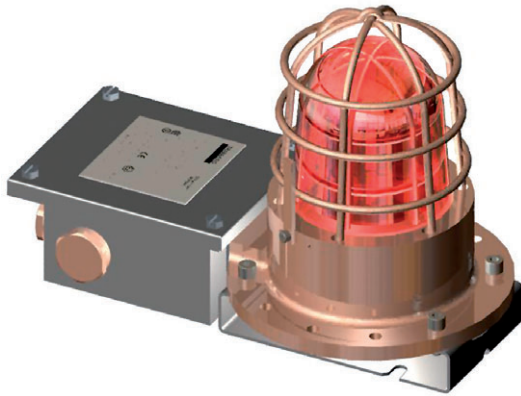

Signal Beacon
 Series TEF 2430

- > Rugged and low profile
- > Easy to install and maintain
- > Degree of protection IP66 / IP67
- > Long lamp life due to compact fluorescent tube
- > Wide range of coloured globes
- > Short ignition time at low temperatures
- > Resistant to vibration

www.stahl.de

08470E00

H3

	ATEX					
Zone	0	1	2	20	21	22
For use in		x	x			

Applications

- General lighting
- Signal light
- Deck light
- Obstacle marking

Selection Table

Version	Lamps	Voltage	Colour	Order number	Art. no.
Luminaire	2 x 7 W	230 V	clear	TEF2430000	170654
			green	TEF2430100	170655
			red	TEF2430200	170656
			yellow	TEF2430301	170657
	1 x 10 W	120 V	clear	TEF2430005	170658
			green	TEF2430105	170659
			red	TEF2430205	170660
			yellow	TEF2430306	170661
	1 x 13 W	24 V DC	red	TEF2430230	170662
			yellow	TEF2430231	170663
			clear	TEF2430232	170664
			green	TEF2430233	170665
			blue	TEF2430234	170666
			yellow amber	TEF2430235	170667

Technical Data

Electrical data

Rated voltage	120 V AC 60 Hz 230 V AC 50 Hz 24 V DC
Power consumption	R7S max. 20 W

Luminous Characteristics

Light intensity	> 10 candela red > 70 candela yellow > 80 candela white
-----------------	---

Ambient Conditions

Ambient temperature	- 30 ... + 40 °C
---------------------	------------------

Mechanical data

Degree of protection	IP66 / IP67
Material	cast copper alloy globe: polycarbonate lexan
Cable glands	4 x M25 stopping gland 1 x M25 cable glands