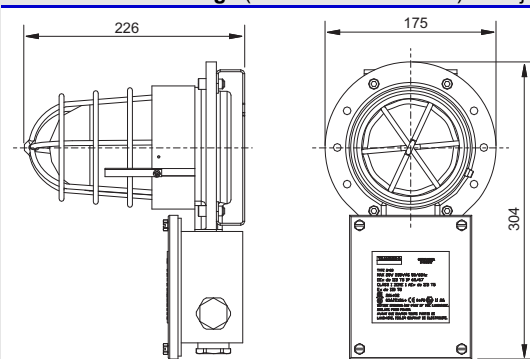

Ambient Conditions

Ambient temperature	- 30 ... + 40 °C
---------------------	------------------

Mechanical data

Degree of protection	IP66 / IP67
Material	cast copper alloy globe: polycarbonate lexan
Cable glands	4 x M25 stopping gland 1 x M25 cable glands

Accessories and Spare Parts

Designation	Description	Order number	Art. no.
Fluorescent tube	7 W	TEF9400032	165826
	PLC 13 W 120 V	TEF9400064	165848
	PLC 10 W / 827 G24, 24 V	TEF9400071	170668
Light fitting insert	230 V, complete	TEF1671	170669
	120 V AC, complete	TEF3059	170670
	24 V DC, complete	TEF3191	170671
	Lamp holder	G23	TEF50880031
Globe	clear	TEF1223	170673
	green	TEF1224	170674
	red	TEF1225	170675
	yellow	TEF1226	170676
	blue	TEF1227	170677
	yellow amber	TEF2036	170678
O-Ring	for globe / guard ring	TEF50008009	170679
Cable gland	cable gland, M25	TEF9147200	165825
Reactor	fluor. tube 2 x 7 W, 230 V / 240 V 50 / 60 Hz	TEF50860035	165823
	fluor. tube 2 x 7 W, 230 V / 240 V 50 / 60 Hz	TEF50860031	170680

Dimensional Drawings (All Dimensions in mm) - Subject to Alterations

08471E00

We reserve the right to make alterations to the technical data, dimensions, weights, designs and products available without notice. The illustrations cannot be considered binding.