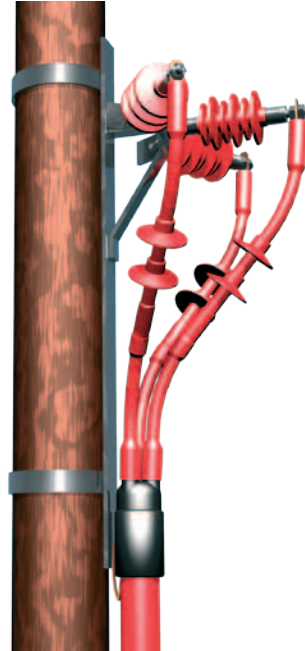

Kit Contents – 3 Core Heat Shrink Terminations for XLPE or Epr Cables 7.2 to 33kV

Indoor

Kit Contents	
Anti-Track Core Tubes	Qty 3
Stress Control Tubes	Qty 3
Yellow Stress Relief Tape for Screen Ends	Qty 3
3 Core Breakout Boot	Qty 1
Red Mastic Sealing Tape	Qty 1
De-Grease Tissues	Qty 3
Box, Label, Instructions	Qty 1

Optional Accessories
Earth Spring Kit For Cu Tape Screens
Bushing Protection Boots
Bolt On Heat Shrink Earth Gland
Stand Off Bracket/Insulators
Armour Earthing (Outdoor)
MV Water Blocked Lugs
MV Mechanical Shearbolt Lugs

Outdoor

Kit Contents	
Anti-Track Core Tubes	Qty 3
Stress Control Tubes	Qty 3
Stress Relief Tape for Screen Ends	Qty 3
3 Core Breakout Boot	Qty 1
Red Mastic Sealing Tape	Qty 1
De-Grease Tissues	Qty 3
Rain Sheds	Qty *
Box, Label, Instructions	Qty 1