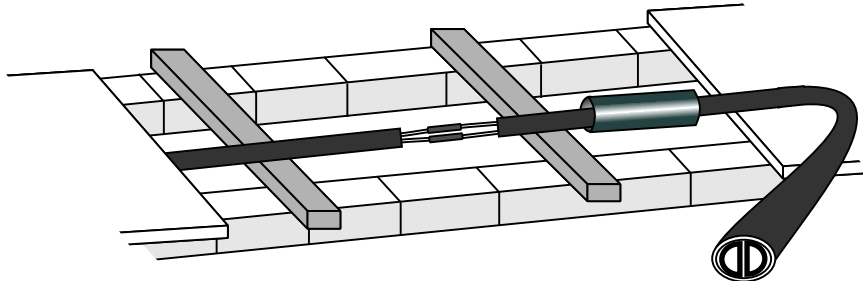

POWER CABLE JOINT KITS FOR STRANDED COPPER AND SOLID SECTORAL ALUMINIUM CONDUCTORS 0.6/1kV

PART NUMBER	P.A.D.S CAT. NO	JOINT DESCRIPTION	CABLE P.A.D.S CAT. NO INC. ALUMINIUM CONNECTORS
SPS 711	54/37095	2 CORE 16mm ² TYPE BR880 CABLE	—
SPS 712	54/37096	2 CORE 25mm ² TYPE BR880 CABLE	6/142519
SPS 713	54/37097	2 CORE 35mm ² TYPE BR880 CABLE	6/142609
SPS 714	54/37098	2 CORE 50mm ² TYPE BR880 CABLE	6/142629
SPS 715	54/37099	2 CORE 70mm ² TYPE BR880 CABLE	6/142639
SPS 716	54/37100	2 CORE 95mm ² TYPE BR880 CABLE	6/142644
SPS 1013	APPLIED FOR	JOINT COMPLETE WITH MECHANICAL CONNECTORS TO SUIT 16-95mm ² 2 CORE SOLID AL POWER CABLE	
SPS 832 SPS 975	54/37101 54/37102	4 CORE 70mm ² TYPE BR880 CABLE 4 CORE 95mm ² TYPE BR880 CABLE	6/151469 6/151494 

PART NUMBER	P.A.D.S CAT. NO	JOINT DESCRIPTION	CABLE P.A.D.S CAT. NO INCLUDES COPPER CONNECTORS
SPS 101	54/37012	2 CORE 1.5-2.5mm ² TYPE B2 CABLE	6/120081 & 6/120082
SPS 102	54/15857	2 CORE 10mm ² TYPE B2 CABLE	6/120083
SPS 103	54/15891	2 CORE 35mm ² TYPE B2 CABLE	6/120084
SPS 104	54/15892	2 CORE 50mm ² TYPE B2 CABLE	—
SPS 105	54/15878	2 CORE 70mm ² TYPE B2 CABLE	6/120085
SPS 106	54/15879	2 CORE 95mm ² TYPE B2 CABLE	6/120086x
SPS 717	54/37074	TRANSITION 2 CORE 35mm ² TYPE B2 TO 35mm ² PILC	—
SPS 748	54/37090	4 CORE 10mm ² TYPE B2 CABLE	— 

PART NUMBER	P.A.D.S CAT. NO	JOINT DESCRIPTION	CABLE P.A.D.S CAT. NO CONNECTORS NOT INCLUDED
SPS 079	54/15759	2 CORE 10-35mm ² TYPE B2 CABLE	6/120083
SPS 080	54/15886	2 CORE 70-95mm ² TYPE B2 CABLE	6/120084
SPS 081	54/36100	4 CORE 70-95mm ² TYPE B2 CABLE	6/120085