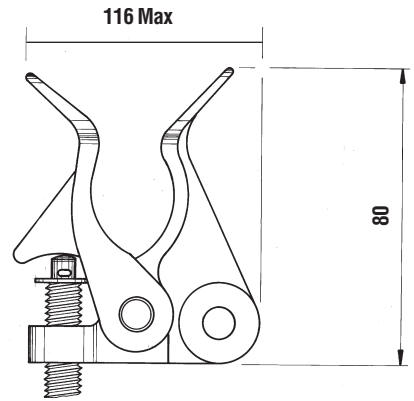

Earth End Clamps CE3

Code CE3

Line End Clamp CE4

Code CE4

For 22mm to 50mm diameter conductors

Line End Clamp CE5

Code CE5

For 12.7mm to 25.4mm diameter conductors

Earth End Clamp With Handwheel CE5/HW

Code CE5 HW

Special assembly for 12.7mm to 25.4mm diameter conductors  
 Code CE5/B/HW/135H

All sizes are in Millimetres