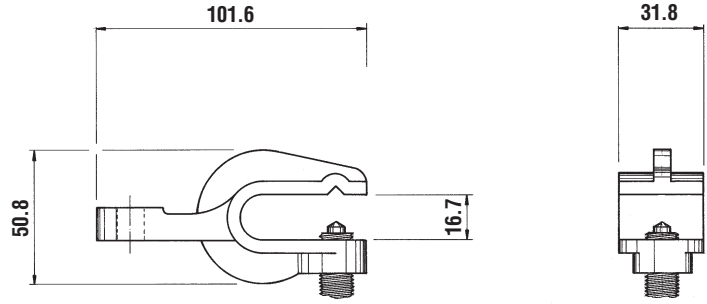

Earth End Clamps CE3

Code CE3

Line End Clamp CE4

Code CE4

For 22mm to 50mm diameter conductors

Line End Clamp CE5

Code CE5

For 12.7mm to 25.4mm diameter conductors

Earth End Clamp With Handwheel CE5/HW

Code CE5 HW

Special assembly for 12.7mm to 25.4mm diameter conductors  
 Code CE5/B/HW/135H

All sizes are in Millimetres