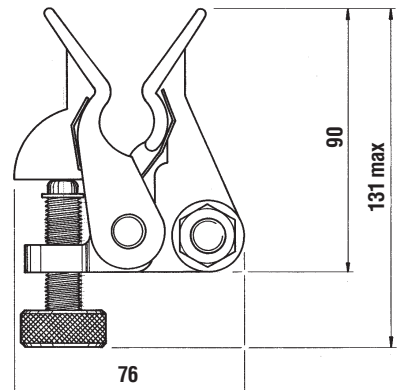

Earth End Clamps CE3

Code CE3

Line End Clamp CE4

Code CE4

For 22mm to 50mm diameter conductors

Line End Clamp CE5

Code CE5

For 12.7mm to 25.4mm diameter conductors

Earth End Clamp With Handwheel CE5/HW

Code CE5 HW

Special assembly for 12.7mm to 25.4mm diameter conductors  
 Code CE5/B/HW/135H

All sizes are in Millimetres