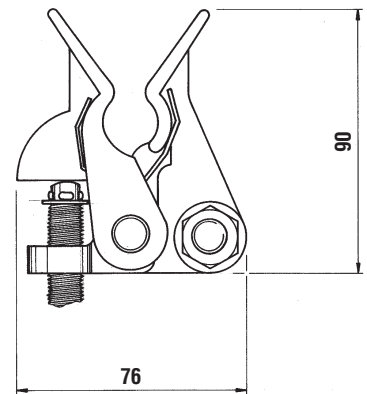

Earth End Clamps CE3

Code CE3

Line End Clamp CE4

Code CE4

For 22mm to 50mm diameter conductors

Line End Clamp CE5

Code CE5

For 12.7mm to 25.4mm diameter conductors

Earth End Clamp With Handwheel CE5/HW

Code CE5 HW

Special assembly for 12.7mm to 25.4mm diameter conductors  
 Code CE5/B/HW/135H

All sizes are in Millimetres