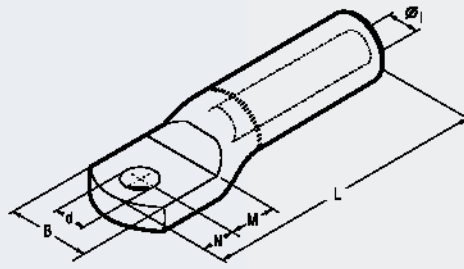

ALUMINIUM TERMINALS

AA-M