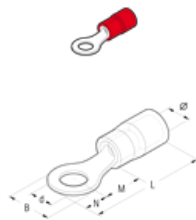

### Attachments

DATASHEET

### List of products

	Type	Color	Ø	B	M	N	L	d	Pack qty	Min. pack qty	
	RVF-R4	Red	0.15 in.	0.22 in.	0.18 in.	0.11 in.	0.69 in.	0.13 in.	3,000	100	
	RVF-R6	Red	0.15 in.	0.22 in.	0.18 in.	0.11 in.	0.69 in.	0.15 in.	3,000	100	
	RVF-R8	Red	0.15 in.	0.28 in.	0.26 in.	0.14 in.	0.79 in.	0.17 in.	3,000	100	
	RVF-R10	Red	0.15 in.	0.31 in.	0.28 in.	0.15 in.	0.83 in.	0.21 in.	3,000	100	
	RVF-R14	Red	0.15 in.	0.37 in.	0.32 in.	0.19 in.	0.9 in.	0.25 in.	3,000	100	
	RVF-R516	Red	0.15 in.	0.47 in.	0.41 in.	0.24 in.	1.04 in.	0.33 in.	2,000	100	
	RVF-R38	Red	0.15 in.	0.61 in.	0.51 in.	0.3 in.	1.22 in.	0.41 in.	1,500	100	
	RVF-R12	Red	0.15 in.	0.71 in.	0.61 in.	0.35 in.	1.36 in.	0.51 in.	1,500	100	

**RF-M** Cable type: copper, Minimum section: 22 AWG, Maximum section: 16 AWG

	Type	Color	Ø	B	M	N	L	d	Pack qty	Min. pack qty	
	RVF-R4	Red	0.15 in.	0.22 in.	0.18 in.	0.11 in.	0.69 in.	0.13 in.	3,000	100	
	RVF-R6	Red	0.15 in.	0.22 in.	0.18 in.	0.11 in.	0.69 in.	0.15 in.	3,000	100	
	RVF-R8	Red	0.15 in.	0.28 in.	0.26 in.	0.14 in.	0.79 in.	0.17 in.	3,000	100	
	RVF-R10	Red	0.15 in.	0.31 in.	0.28 in.	0.15 in.	0.83 in.	0.21 in.	3,000	100	
	RVF-R14	Red	0.15 in.	0.37 in.	0.32 in.	0.19 in.	0.9 in.	0.25 in.	3,000	100	
	RVF-R516	Red	0.15 in.	0.47 in.	0.41 in.	0.24 in.	1.04 in.	0.33 in.	2,000	100	