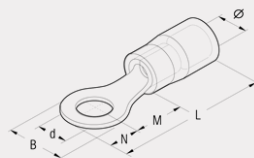

Media gallery

Attachments

DATASHEET

List of products