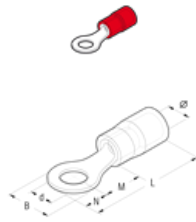

Type	Color	Ø	B	M	N	L	d	Pack qty	Min. pack qty	
	RVF-R4	Red	0.15 in.	0.22 in.	0.18 in.	0.11 in.	0.69 in.	0.13 in.	3,000	100	
	RVF-R6	Red	0.15 in.	0.22 in.	0.18 in.	0.11 in.	0.69 in.	0.15 in.	3,000	100	
	RVF-R8	Red	0.15 in.	0.28 in.	0.26 in.	0.14 in.	0.79 in.	0.17 in.	3,000	100	
	RVF-R10	Red	0.15 in.	0.31 in.	0.28 in.	0.15 in.	0.83 in.	0.21 in.	3,000	100	
	RVF-R14	Red	0.15 in.	0.37 in.	0.32 in.	0.19 in.	0.9 in.	0.25 in.	3,000	100	
	RVF-R516	Red	0.15 in.	0.47 in.	0.41 in.	0.24 in.	1.04 in.	0.33 in.	2,000	100	
	RVF-R38	Red	0.15 in.	0.61 in.	0.51 in.	0.3 in.	1.22 in.	0.41 in.	1,500	100	
	RVF-R12	Red	0.15 in.	0.71 in.	0.61 in.	0.35 in.	1.36 in.	0.51 in.	1,500	100