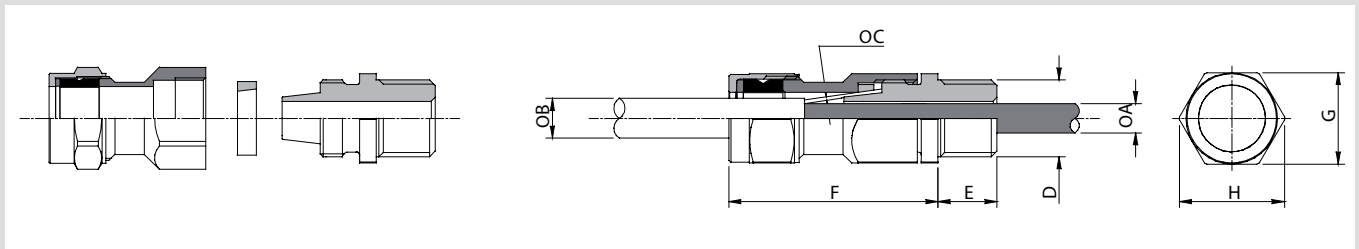

Technical Data

- > EN 50262
- > BS6121:Pt 1:1989 (except KA41491)
- > Gland rated to IP66 with use of suitable sealing washer or thread sealant at gland interface
- > Service temperature range -20°C to +90°C
- > CuZn39Pb3 extruded brass alloy used for guaranteed strength and performance

Thorne and Derrick UK
Tel 0044 191 490 1547 Fax 0044 191 477 5371
Tel 0044 117 977 4647 Fax 0044 117 977582

Gland Details

Cable Dimensions mm				Kit Reference			Gland Dimensions mm				
Under Braid Diameter A Max	Overall Diameter B		Braid Wire Diameter C	Size	Design Number	Items Per Pack	Entry Thread		Approx. Length From Shoulder F	Hexagon Size	
	Min	Max					Size D	Length E		Across Flats G	Across Corners H
7.5	3.5	9.2	0.2/0.3	MINI20*	KA41491	2	M20×1.5	15	40	22.0	24.9
8.6	8.0	13.2	0.2/0.3	20SS	KA41471	2	M20×1.5	10	44	23.4	26.7
11.6	8.0	15.8	0.2/0.3	20S	KA41452	2	M20×1.5	10	46	25.7	29.2
13.9	11.7	20.8	0.2/0.3	20	KA41453	2	M20×1.5	10	46	30.5	34.0
19.9	17.0	27.2	0.2/0.45	25	KA41455	2	M25×1.5	10	51	37.6	42.2
26.2	23.5	33.5	0.3/0.45	32	KA41456	1	M32×1.5	10	56	47.3	53.6
32.1	29.0	39.9	0.3/0.45	40	KA41457	1	M40×1.5	15	59	56.4	61.5
44.0	39.5	52.6	0.3/0.45	50	KA41459	1	M50×1.5	15	64	70.1	77.2
55.9	51.3	65.3	0.3/0.45	63	KA41461	1	M63×1.5	15	67	80.0	87.4
67.9	62.5	78.0	0.3/0.45	75	KA41463	1	M75×1.5	15	76	98.8	109.2