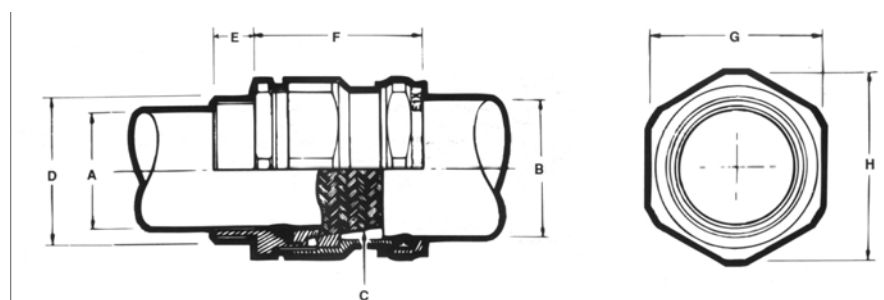

Formerly Pirelli Cables