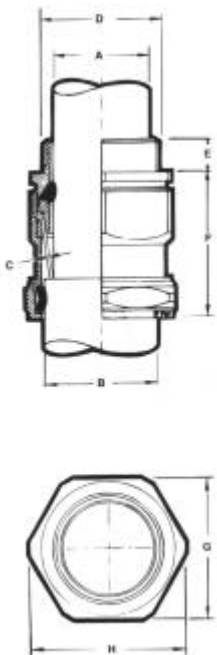

E1W Aluminium Gland

DESCRIPTION

E1W FOR ALUMINIUM WIRE ARMOUR CABLE 457AA-SERIES

- Suitable for aluminium wire armoured, plastic or rubber sheathed, extruded bedded cables
- Outer seal grips sheath of cable
- Inner seal grips bedding layer of cable
- For use in most climatic conditions weatherproof and waterproof
- Inner and outer seal rated to IP66
- Design has separate armour locking ring
- Gland rated to IP66 with use of suitable sealing washer or thread sealant at gland interface

CABLE AND GLAND DETAILS

CABLE DIMENSIONS ACCOMODATED					GLAND REFERENCE		GLAND DIMENSIONS					ACCESSORIES	
DIAMETER		THICK- NESS OF ALUM. STRIP	C mm	SIZE	DESIGN NUMBER	ISO ENTRY THREAD		APPROX. LENGTH FROM SHOULDER F mm	HEXAGON SIZE		PCP SHROUD DESIGN NUMBER	ALUMINIUM BACKNUT DESIGN NUMBER	
UNDER ARMOUR A	OVERALL B					D mm	E mm		ACROSS FLATS G mm	ACROSS CORNERS H mm			
MIN mm	MAX mm					MIN mm	MAX mm						
6.3	8.6	8.0	13.2	0.9	16	457AA-51	16	10	44	23.4	26.7	401AA-02	459AA-51
6.3	8.6	8.0	13.2	0.9	20SS	457AA-71	20	10	44	23.4	26.7	401AA-02	459AA-53
8.7	11.6	8.0	15.8	0.9/1.25	20S	457AA-52	20	10	46	25.7	29.2	401AA-02	459AA-53
11.7	13.9	11.7	20.8	0.9/1.25	20	457AA-53	20	10	46	30.5	34.0	401AA-03	459AA-53
13.0	19.9	17.0	27.2	1.25/1.6	25	457AA-55	25	10	51	37.6	42.2	401AA-05	459AA-55
20.0	26.2	23.5	33.5	1.6/2.0	32	457AA-56	32	10	56	47.3	53.6	401AA-06	459AA-56
26.3	32.1	29.0	39.9	1.6/2.0	40	457AA-57	40	15	59	56.4	61.5	401AA-07	459AA-57
32.2	38.1	38.0	46.2	2.0/2.5	50S	457AA-58	50	15	64	60.0	72.1	401AA-09	459AA-59
38.2	44.0	39.5	52.6	2.0/2.5	50	457AA-59	50	15	64	70.1	77.2	401AA-09	459AA-59
44.1	50.0	50.0	58.9	2.5	63S	457AA-60	63	15	67	75.0	87.4	401AA-11	459AA-61
50.1	55.9	51.3	65.3	2.5	63	457AA-61	63	15	67	80.0	87.4	401AA-11	459AA-61
56.0	61.9	62.0	71.6	2.5	75S	457AA-62	75	15	76	90.2	99.1	401AA-13	459AA-63
62.0	67.9	62.5	78.0	2.5	75	457AA-63	75	15	76	98.8	109.2	401AA-13	459AA-63