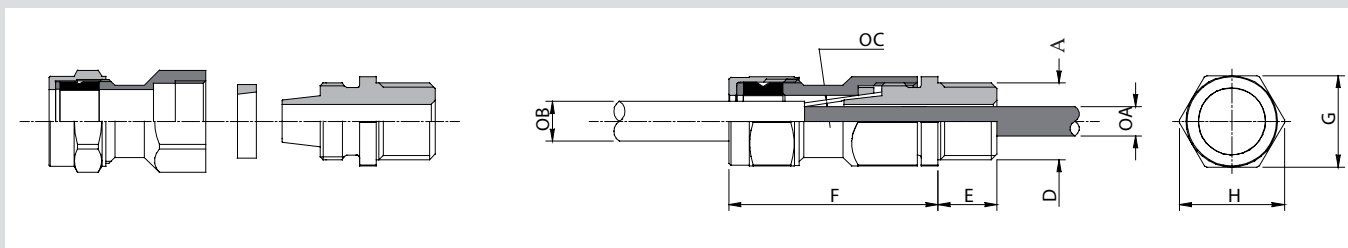

Industrial Gland Kits

CX Brass Gland Kit KA414 Series

Application

- > Indoor/outdoor type for wire braided cable

Features & Benefits

- > Brass indoor and outdoor cable gland & accessories
- > For circular, wire braid armour plastic or rubber sheathed cables
- > Outer seal grips sheath of cable
- > For use in most climatic conditions, weatherproof and waterproof
- > Three part armour lock with separate armour locking ring, ideal for checking electrical continuity
- > Kit comprises:
 - CX Gland
 - Brass earth tag
 - Brass locknut
 - PCP shroud (except KA41491)
- > 2 per kit up to and including 25mm size

Technical Data

- > EN 50262
- > BS6121:Pt 1:1989 (except KA41491)
- > Gland rated to IP66 with use of suitable sealing washer or thread sealant at gland interface
- > Service temperature range -20°C to +90°C
- > CuZn39Pb3 extruded brass alloy used for guaranteed strength and performance

Gland Details

Cable Dimensions mm				Kit Reference			Gland Dimensions mm				
Under Braid Diameter A Max	Overall Diameter B		Braid Wire Diameter C	Size	Design Number	Items Per Pack	Entry Thread		Approx. Length From Shoulder F	Hexagon Size	
	Min	Max					Size D	Length E		Across Flats G	Across Corners H
7.5	3.5	9.2	0.2/0.3	MINI20*	KA41491	2	M20×1.5	15	40	22.0	24.9
8.6	8.0	13.2	0.2/0.3	20SS	KA41471	2	M20×1.5	10	44	23.4	26.7
11.6	8.0	15.8	0.2/0.3	20S	KA41452	2	M20×1.5	10	46	25.7	29.2
13.9	11.7	20.8	0.2/0.3	20	KA41453	2	M20×1.5	10	46	30.5	34.0
19.9	17.0	27.2	0.2/0.45	25	KA41455	2	M25×1.5	10	51	37.6	42.2
26.2	23.5	33.5	0.3/0.45	32	KA41456	1	M32×1.5	10	56	47.3	53.6
32.1	29.0	39.9	0.3/0.45	40	KA41457	1	M40×1.5	15	59	56.4	61.5
44.0	39.5	52.6	0.3/0.45	50	KA41459	1	M50×1.5	15	64	70.1	77.2
55.9	51.3	65.3	0.3/0.45	63	KA41461	1	M63×1.5	15	67	80.0	87.4
67.9	62.5	78.0	0.3/0.45	75	KA41463	1	M75×1.5	15	76	98.8	109.2