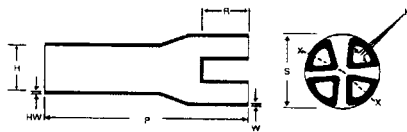

3M™ Break Outs

3M™ SKE 3F / 3 Way Outlet Sleeve Breakouts

Part No.	Expanded Diameter (as supplied)		Recovered Diameter		Recovered Dimensions (fully shrunk)					Conductor Size Range (Mm²)
	H (Min) mm	K (Min) mm	H (Max) mm	K (Max) mm	S (Nom) mm	P± 10% mm	R± 10% mm	HW± 20% mm	W± 20% mm	
SKE-3F/1=1.5	25.0	9.0	9.0	3.0	16.0	68.0	18.0	2.5	2.0	4-16
SKE-3F/2	31.0	15.0	18.0	5.0	23.0	89.0	24.0	2.5	2.3	16-34
SKE-3F/4	55.8	30.4	22.5	9.0	37.0	180.0	44.0	3.0	2.0	50-150
SKE-3F/5	72.0	37.0	35.0	17.5	55.0	178.0	38.0	4.0	3.0	185-300

3M™ SKE 4F / 4 Way Outlet Sleeve Breakouts

Part No.	Expanded Diameter (as supplied)		Recovered Diameter		Recovered Dimensions (fully shrunk)					Conductor Size Range (Mm²)
	H (Min) mm	K (Min) mm	H (Max) mm	K (Max) mm	S (Nom) mm	P± 10% mm	R± 10% mm	HW± 20% mm	W± 20% mm	
SKE-4F/1+2	35.0	15.0	12.0	3.0	22.0	95.0	24.0	2.5	2.0	4-35
SKE-4F/3+4	47.4	21.5	22.9	6.4	38.1	202.0	38.1	4.1	3.3	35-95

3M™ SKE 4F/5

Part No.	Expanded Diameter (as supplied)			Recovered Dimensions (fully shrunk)							Conductor Size Range (Mm²)
	H (Min) mm	K (Min) mm	S (Nom) mm	H (Max) mm	K (Area Max) mm²	S (Max) mm	P± 10% mm	R± 10% mm	HW± 20% mm	W± 20% mm	
SKE - 4F/5	78.7	38.1	76.2	35.6	129.0	50.8	205.0	38.1	3.8	3.3	120-300