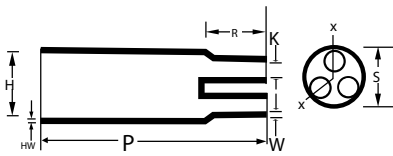

3M™ Break Outs

3M™ SKE 3F / 3 Way Outlet Sleeve Breakouts

Part No.	Expanded Diameter (as supplied)		Recovered Diameter		Recovered Dimensions (fully shrunk)					Conductor Size Range (Mm²)
	H (Min) mm	K (Min) mm	H (Max) mm	K (Max) mm	S (Nom) mm	P± 10% mm	R± 10% mm	HW± 20% mm	W± 20% mm	
SKE-3F/1=1.5	25.0	9.0	9.0	3.0	16.0	68.0	18.0	2.5	2.0	4-16
SKE-3F/2	31.0	15.0	18.0	5.0	23.0	89.0	24.0	2.5	2.3	16-34
SKE-3F/4	55.8	30.4	22.5	9.0	37.0	180.0	44.0	3.0	2.0	50-150
SKE-3F/5	72.0	37.0	35.0	17.5	55.0	178.0	38.0	4.0	3.0	185-300

3M™ SKE 4F / 4 Way Outlet Sleeve Breakouts

Part No.	Expanded Diameter (as supplied)		Recovered Diameter		Recovered Dimensions (fully shrunk)					Conductor Size Range (Mm²)
	H (Min) mm	K (Min) mm	H (Max) mm	K (Max) mm	S (Nom) mm	P± 10% mm	R± 10% mm	HW± 20% mm	W± 20% mm	
SKE-4F/1+2	35.0	15.0	12.0	3.0	22.0	95.0	24.0	2.5	2.0	4-35
SKE-4F/3+4	47.4	21.5	22.9	6.4	38.1	202.0	38.1	4.1	3.3	35-95

3M™ SKE 4F/5

Part No.	Expanded Diameter (as supplied)			Recovered Dimensions (fully shrunk)							Conductor Size Range (Mm²)
	H (Min) mm	K (Min) mm	S (Nom) mm	H (Max) mm	K (Area Max) mm²	S (Max) mm	P± 10% mm	R± 10% mm	HW± 20% mm	W± 20% mm	
SKE - 4F/5	78.7	38.1	76.2	35.6	129.0	50.8	205.0	38.1	3.8	3.3	120-300

3M™ End Caps

3M Polyolefin End Caps provide a reliable and easy method of sealing cables for both indoor and outdoor application whilst offering excellent electrical and mechanical protection.

Cable Diameter (mm)	Diameter before shrinkage (mm)	Full recovered dimensions (mm)	
		A	C
SKE 4/10	10	4	33.5
SKE 8/20	20	8	55.3
SKE 15/40	40	15	90.0
SKE 25/63	63	25	143.3
SKE 30/76	76	30	158.0
SKE 45/100	100	45	162.5
SKE 61/158	158	61	182.0