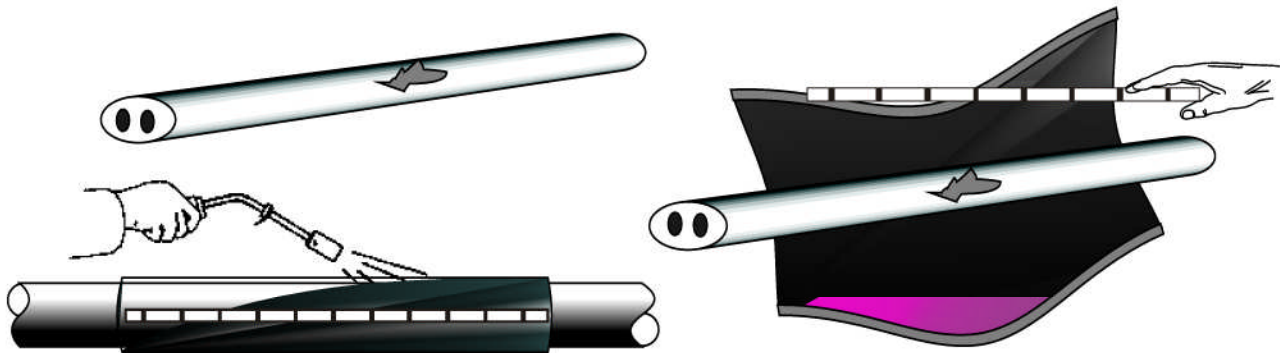

PART NUMBER	P.A.D.S CAT. NO	RECOMMENDED WORKING RANGE	JOINT STYLE
SWRS 50-15-1000	54/18640	13mm TO 40mm	ALL TYPES OF POWER, SIGNALLING AND TELECOM CABLES 
SWRS 75-22-1000	54/18606	20mm TO 60mm	
SWRS 105-30-1000	54/18608	28mm TO 90mm	
SWRS 146-38-1000	54/18609	35mm TO 130mm	
SWRS 188-55-1000	54/18607	50mm TO 175mm	