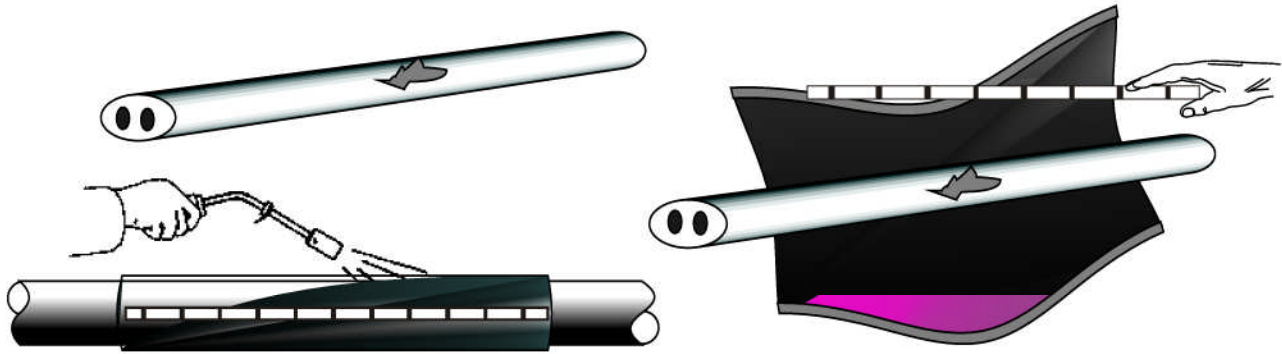

HEATSHRINK WRAPAROUND CABLE SHEATH REPAIR SUITABLE FOR POWER, SIGNALLING AND TELECOM CABLES

PART NUMBER	P.A.D.S CAT. NO	RECOMMENDED WORKING RANGE	JOINT STYLE
SWRS 50-15-1000	54/18640	13mm TO 40mm	ALL TYPES OF POWER, SIGNALLING AND TELECOM CABLES 
SWRS 75-22-1000	54/18606	20mm TO 60mm	
SWRS 105-30-1000	54/18608	28mm TO 90mm	
SWRS 146-38-1000	54/18609	35mm TO 130mm	
SWRS 188-55-1000	54/18607	50mm TO 175mm	